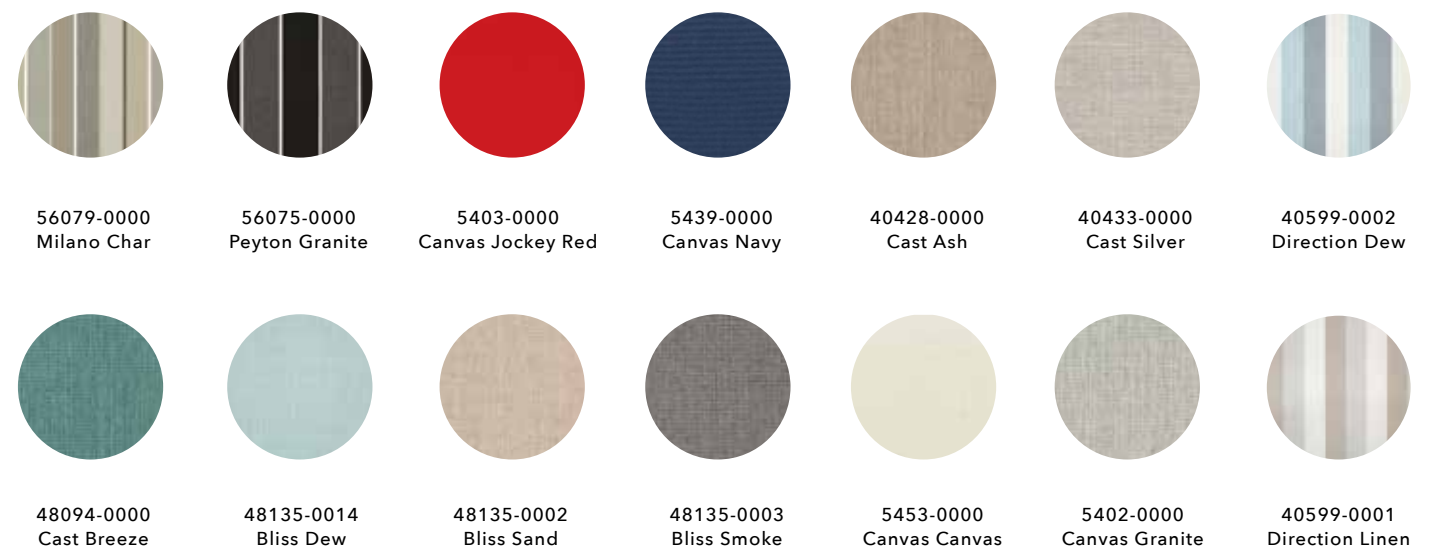

**Made-to-order custom cushion program is available upon request; choose from the full catalogue of Sunbrella Fabrics.**

\* DSC24 Sectional Corner Piece is NOT AVAILABLE in Peyton Granite, Milano Char, Direction Linen or Direction Dew.

HEADREST PILLOW FABRIC (A20)

SEAT CUSHION + LOUNGE PAD FABRICS

Product information is as accurate as possible at the date of publication. Due to continuous product improvement, features, measurements, colour availability and specifications are subject to change without notice or obligation. Some photography may not be up-to-date to include product or colour design updates. Cushion assortment is updated seasonally, please check our website for current fabrics.