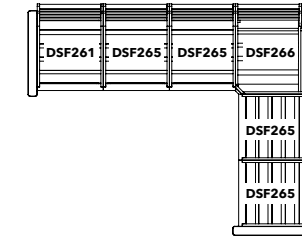

STRATFORD COLLECTION

- 1 x **DSF261** Arm Chair
- 4 x **DSF265** Modular Expansion
- 1 x **DSF266** Sectional Corner Piece