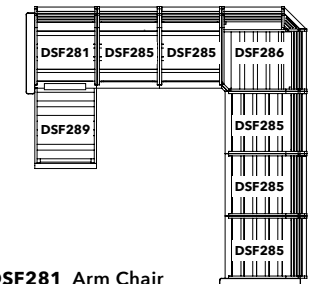

TOFINO COLLECTION

- 1 x **DSF281** Arm Chair
- 5 x **DSF285** Modular Expansion
- 1 x **DSF286** Sectional Corner Piece
- 1 x **DSF289** Chaise Extension