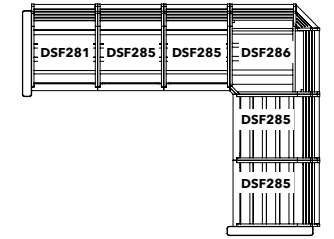

TOFINO COLLECTION

- 1 x **DSF281** Arm Chair
- 4 x **DSF285** Modular Expansion
- 1 x **DSF286** Sectional Corner Piece