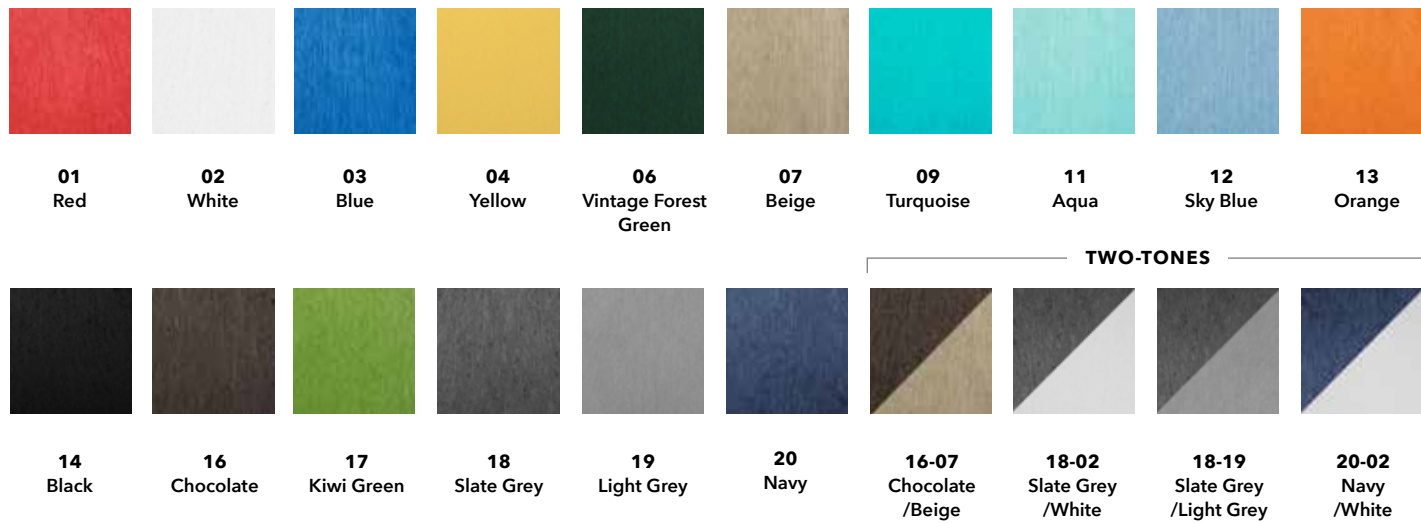

DESIGNER FRAME COLOURS