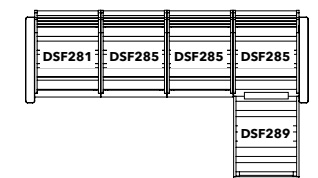

TOFINO COLLECTION

- 1 x **DSF281** Arm Chair
- 3 x **DSF285** Modular Expansion
- 1 x **DSF289** Chaise Extension