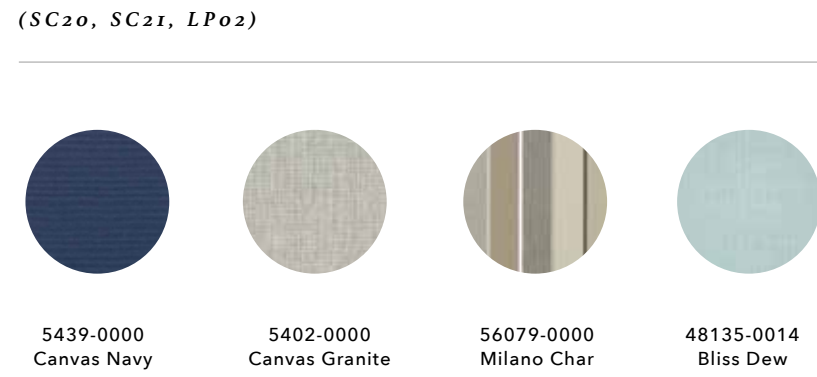

\* DSC24 Sectional Corner Piece is NOT AVAILABLE in Peyton Granite, Milano Char, Direction Linen or Direction Dew.

HEADREST PILLOW FABRIC (A20)

SEAT CUSHION + LOUNGE PAD FABRICS

Product information is as accurate as possible at the date of publication. Due to continuous product improvement, features, measurements, colour availability and specifications are subject to change without notice or obligation. Some photography may not be up-to-date to include product or colour design updates. Cushion assortment is updated seasonally, please check our website for current fabrics.