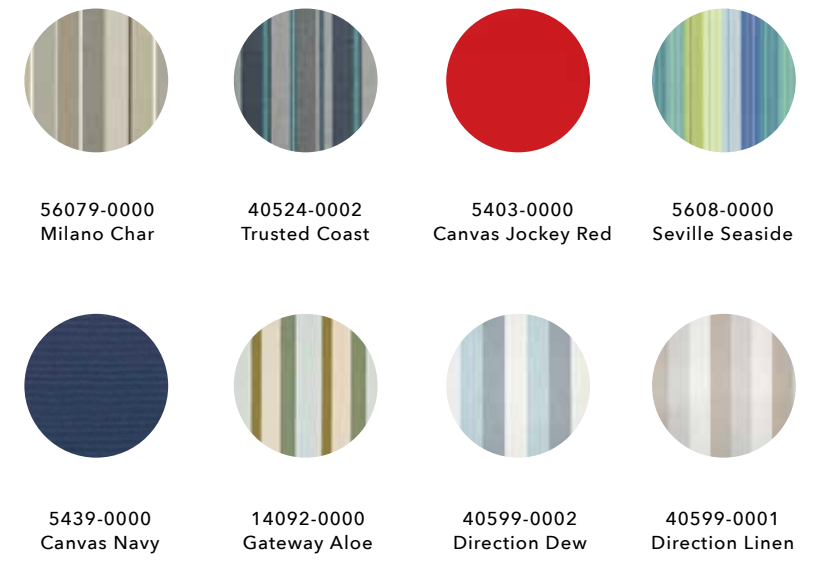

\* DSC24 Sectional Corner Piece is NOT AVAILABLE in Peyton Granite, Milano Char, Direction Linen or Direction Dew.

HEADREST PILLOW FABRIC (A20)

SEAT CUSHION + LOUNGE PAD FABRICS

Product information is as accurate as possible at the date of publication. Due to continuous product improvement, features, measurements, colour availability and specifications are subject to change without notice or obligation. Some photography may not be up-to-date to include product or colour design updates. Cushion assortment is updated seasonally, please check our website for current fabrics.