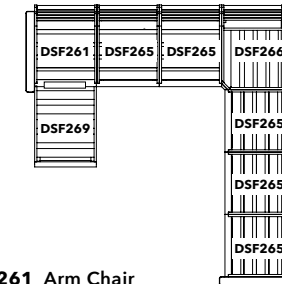

STRATFORD COLLECTION

- 1 x **DSF261** Arm Chair
- 5 x **DSF265** Modular Expansion
- 1 x **DSF266** Sectional Corner Piece
- 1 x **DSF269** Chaise Extension